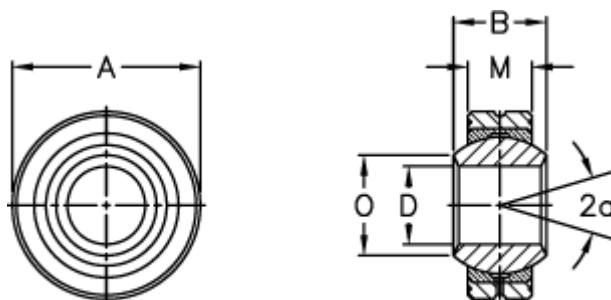

Article number: 03401005

Description: Fluro Rod end GLXS 5

Measures

Str. 3-4 uden smørerille

A	= 16
a (degrees)	= 13
B	= 8
D	= 5
Dynamic load C (kN)	= 3.3
M	= 6
O	= 7.7
Permissible rpm	= 1200

Static load C0 (kN)	= 19.8
Weight	= 8